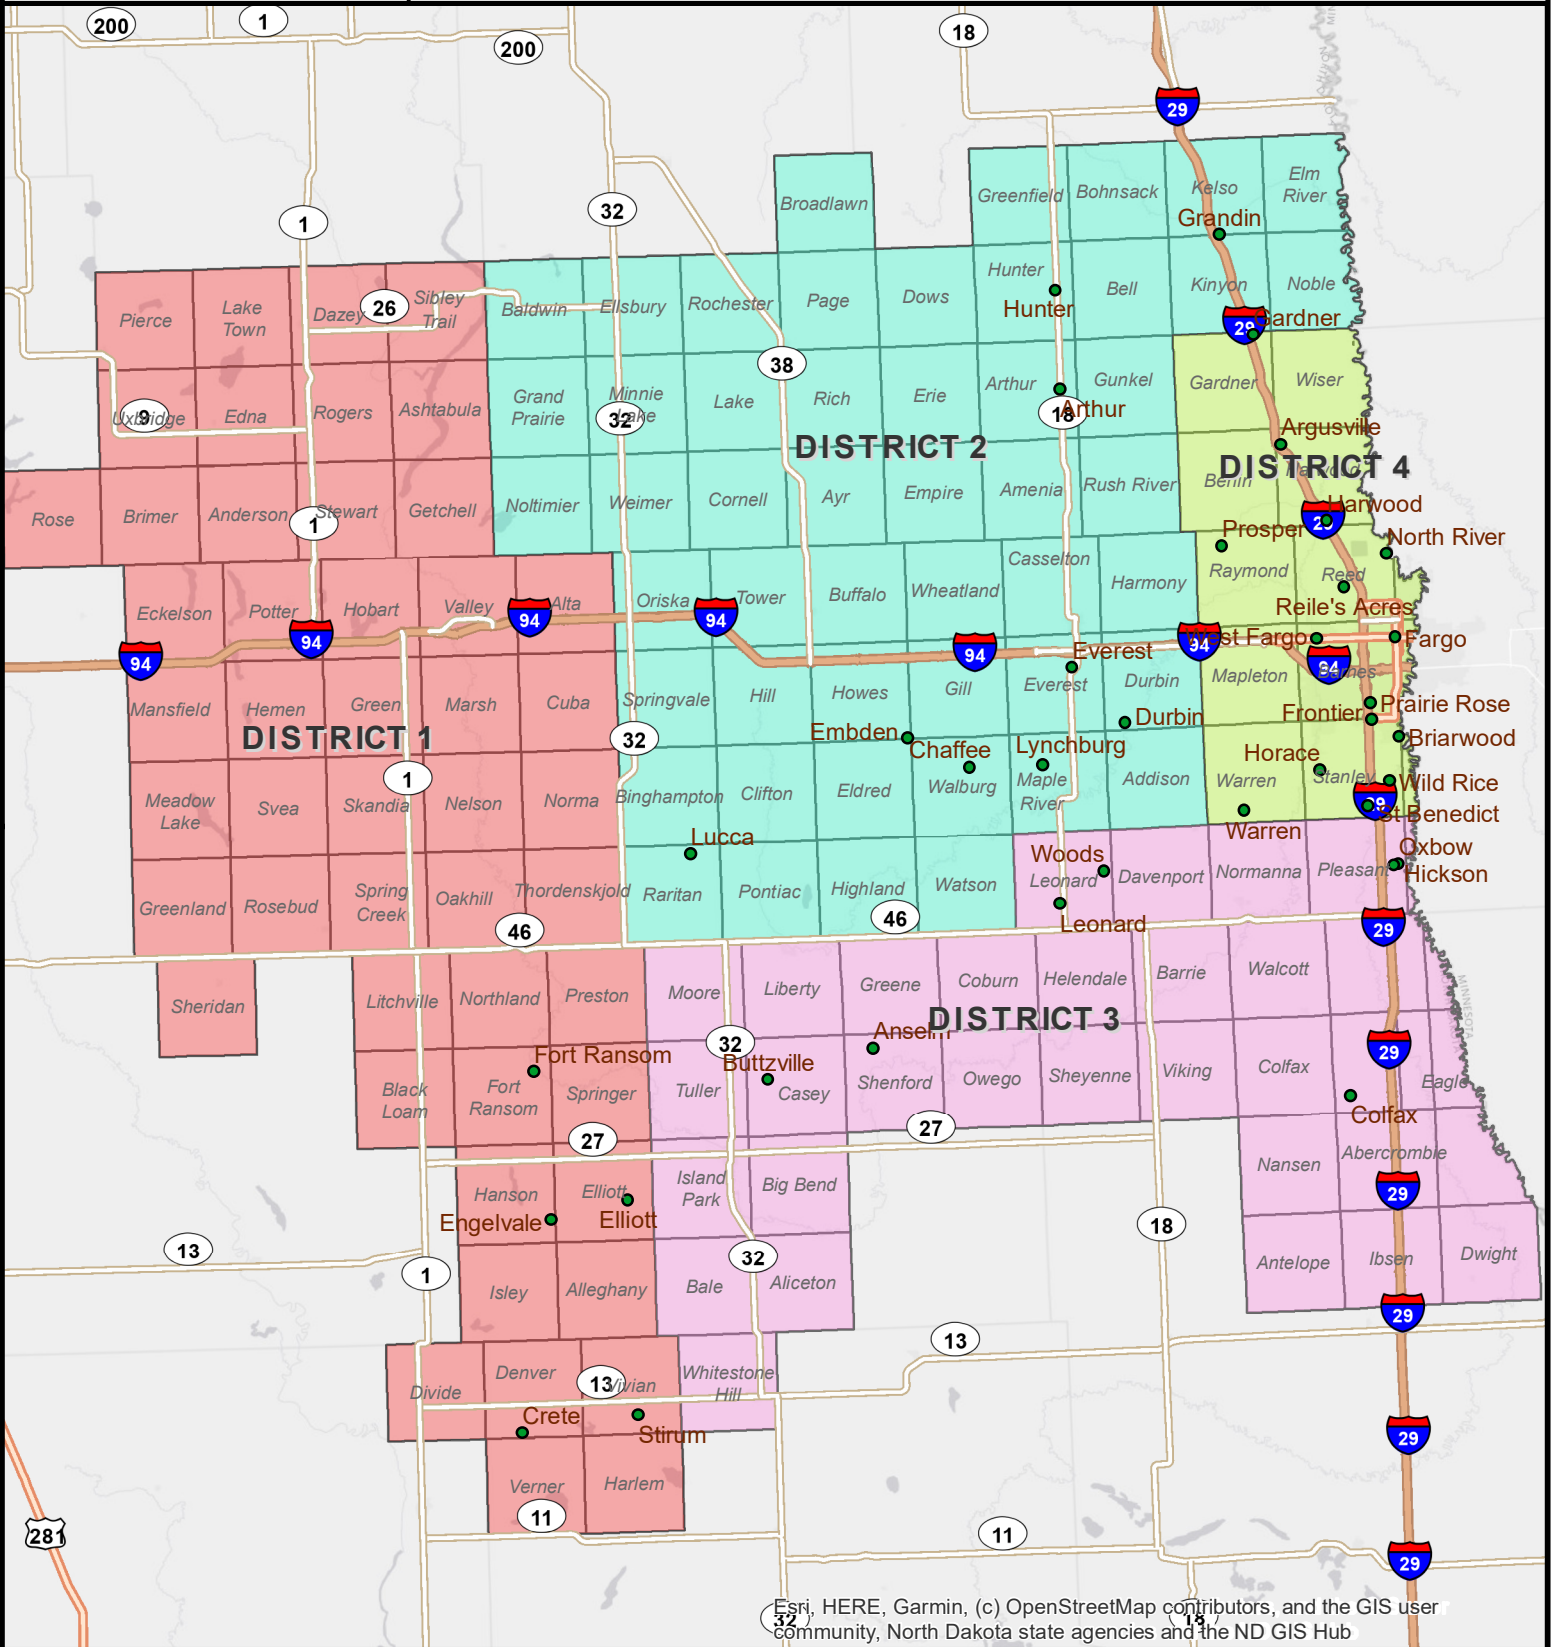

Created By: Ryan Lee
Date Created: 12/21/2021
Approved By:

Cass County Electric Cooperative Director Districts

Esri, HERE, Garmin, (c) OpenStreetMap contributors, and the GIS user community, North Dakota state agencies and the ND GIS Hub