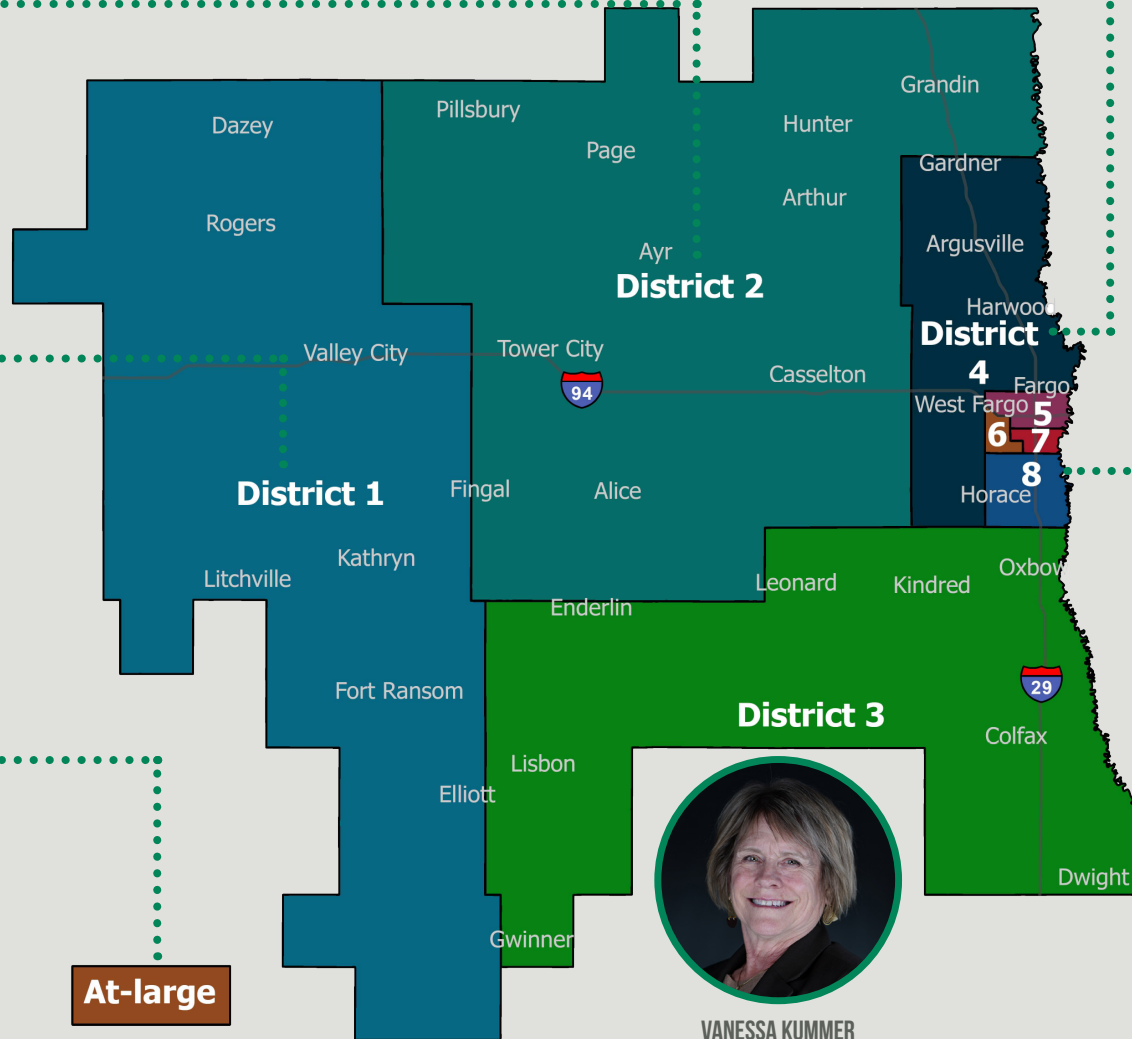

Cass County Electric Cooperative

DIRECTORS

DOUGLAS ANDERSON
District 2, Arthur

PAUL WHITE
District 1, Stirum
Secretary

TERRY KRAFT
District At-Large, Fargo
Vice Chair

STACEY ACKERMAN
District 4, Reiles Acres

TOM SEYMOUR
District 5, West Fargo

GLENN MITZEL
District 6, West Fargo
Board Chair

WENDY LOUCKS
District 7, Fargo

VANESSA KUMMER
District 3, Colfax

KALVIN HOFF
District 8, West Fargo
Treasurer