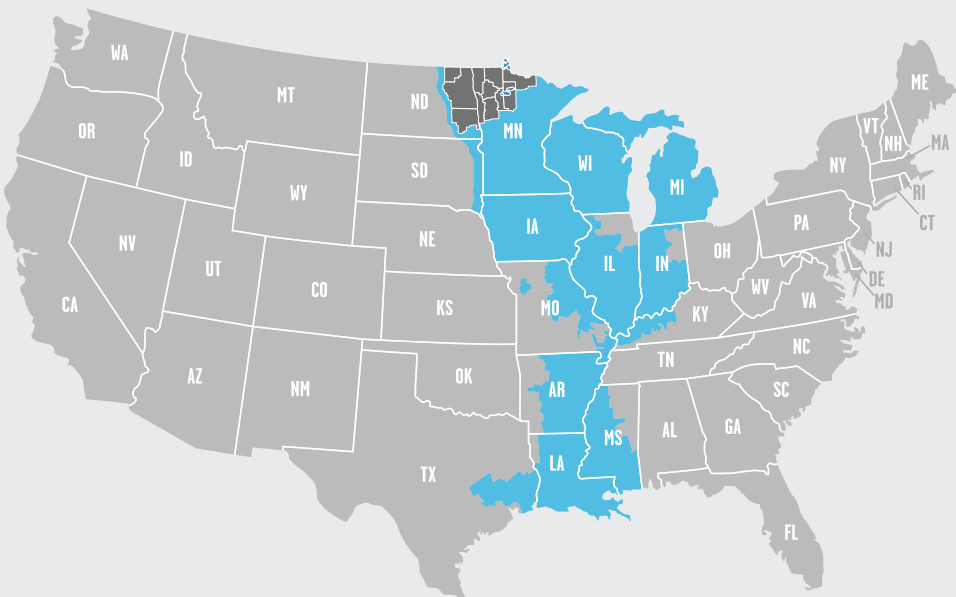

Where you fit into the Minnkota Power Cooperative system

Where Minnkota Power Cooperative fits into MISO (Midcontinent Independent System Operator)

Where MISO fits into the nation's grids