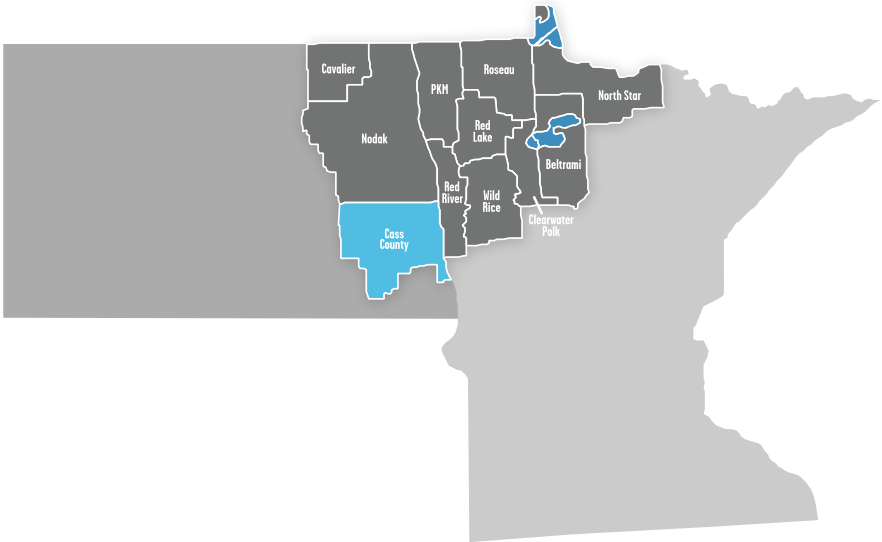

Where you fit into the Minnkota Power Cooperative system

Where Minnkota Power Cooperative fits into MISO (Midcontinent Independent System Operator)

Where MISO fits into the nation's grids